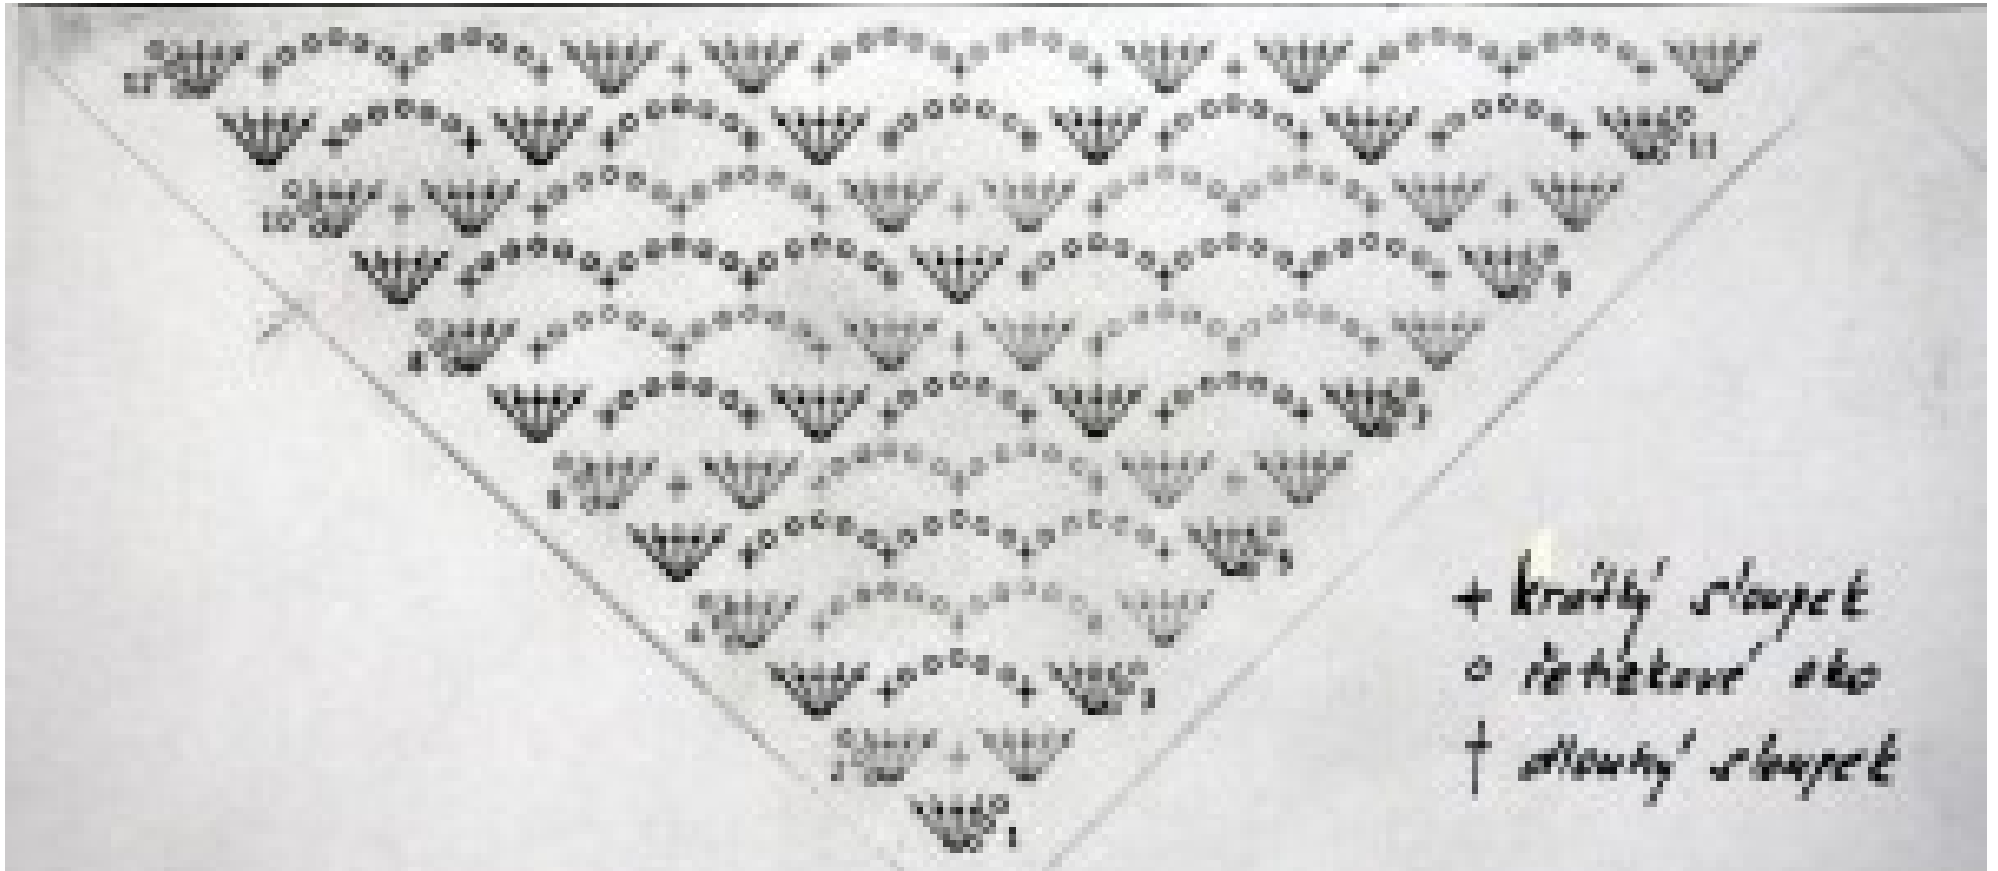

## Half Granny Square

• = slip stitch (sl st)

o = chain (ch)

f = double crochet (dc)

90489 SM  
Shawlette

Diagram Key

- = slip stitch (sl st)
- ⊖ = chain (ch)
- X = single crochet (sc)
- | = double crochet (dc)

2 row  
repeat

+ knobby' slayed  
o reticulate etc  
† slawky' slayed