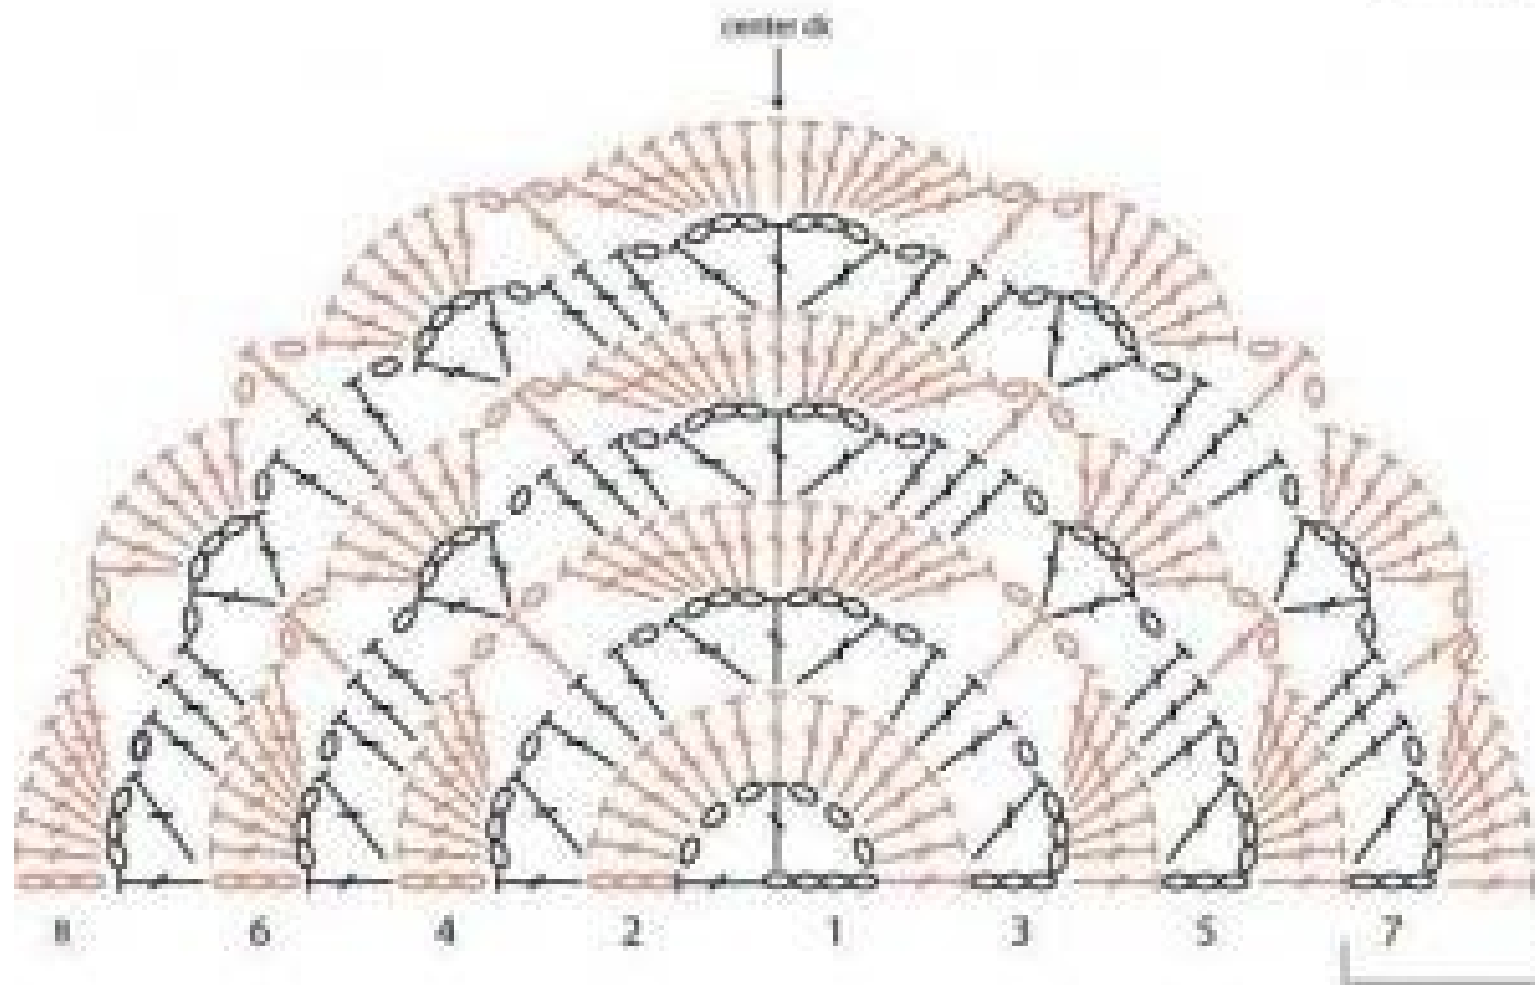

## Half Granny Square

• = slip stitch (sl st)

o = chain (ch)

f = double crochet (dc)

90489 SM  
Shawlette

Diagram Key

- = slip stitch (sl st)
- ⊖ = chain (ch)
- X = single crochet (sc)
- | = double crochet (dc)