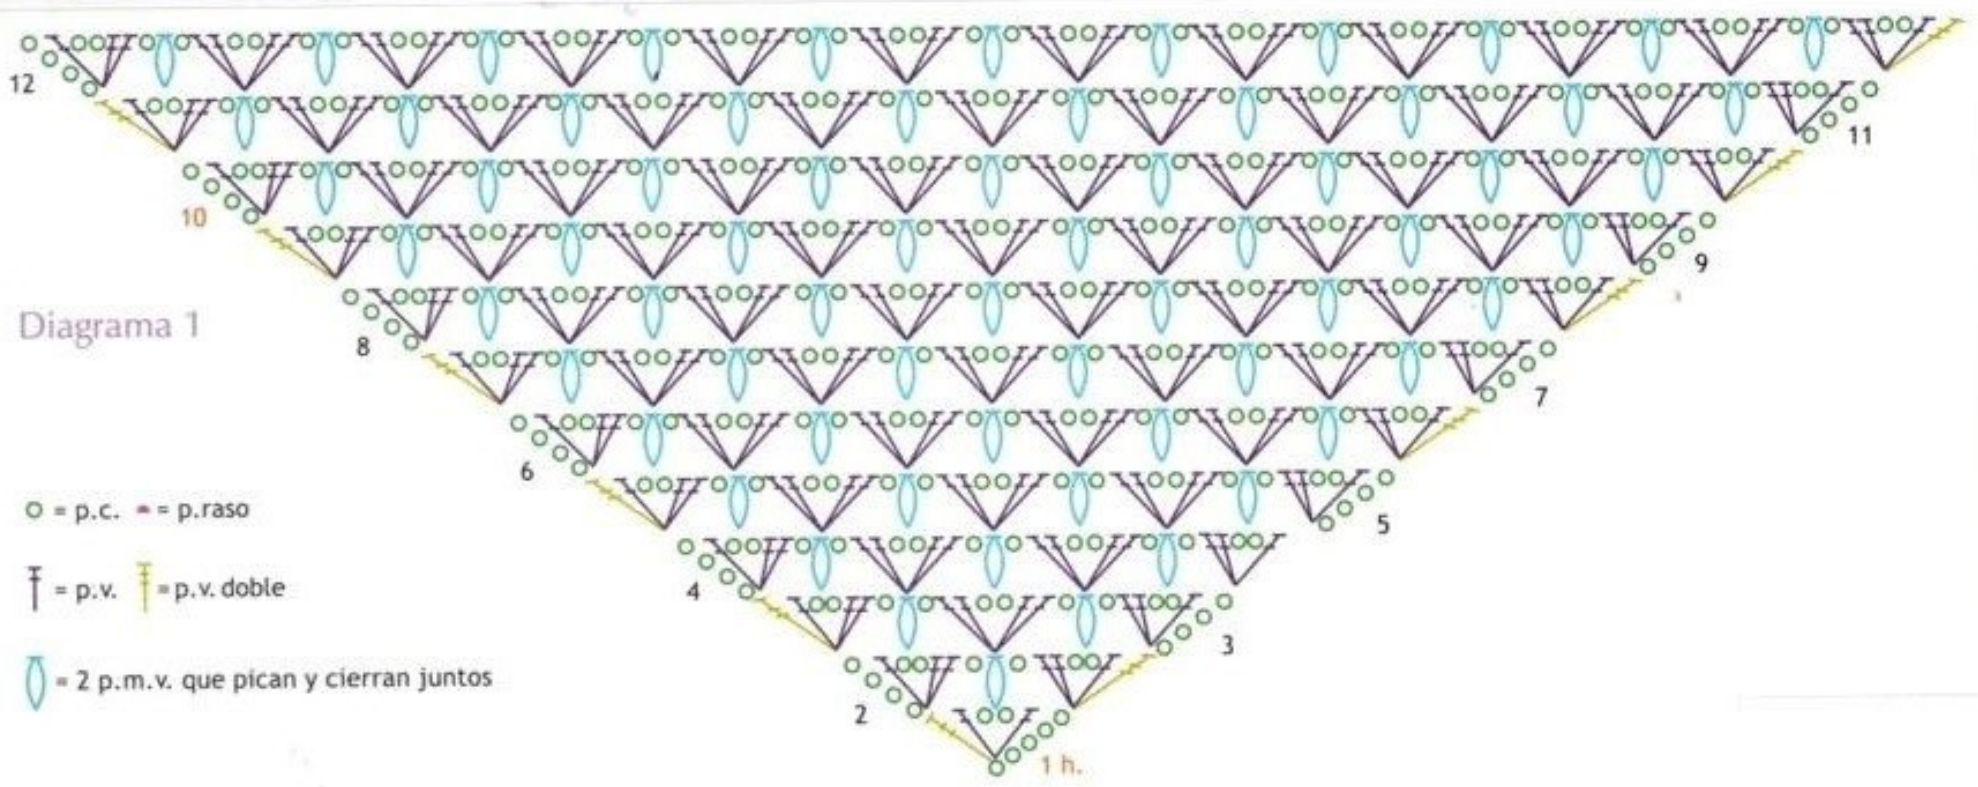

## Half Granny Square

• = slip stitch (sl st)

o = chain (ch)

f = double crochet (dc)

90489 SM  
Shawlette

Diagram Key

- = slip stitch (sl st)
- ⊖ = chain (ch)
- X = single crochet (sc)
- | = double crochet (dc)

2 row  
repeat

+ knobby' slayed  
o reticulate etc  
† slawky' slayed